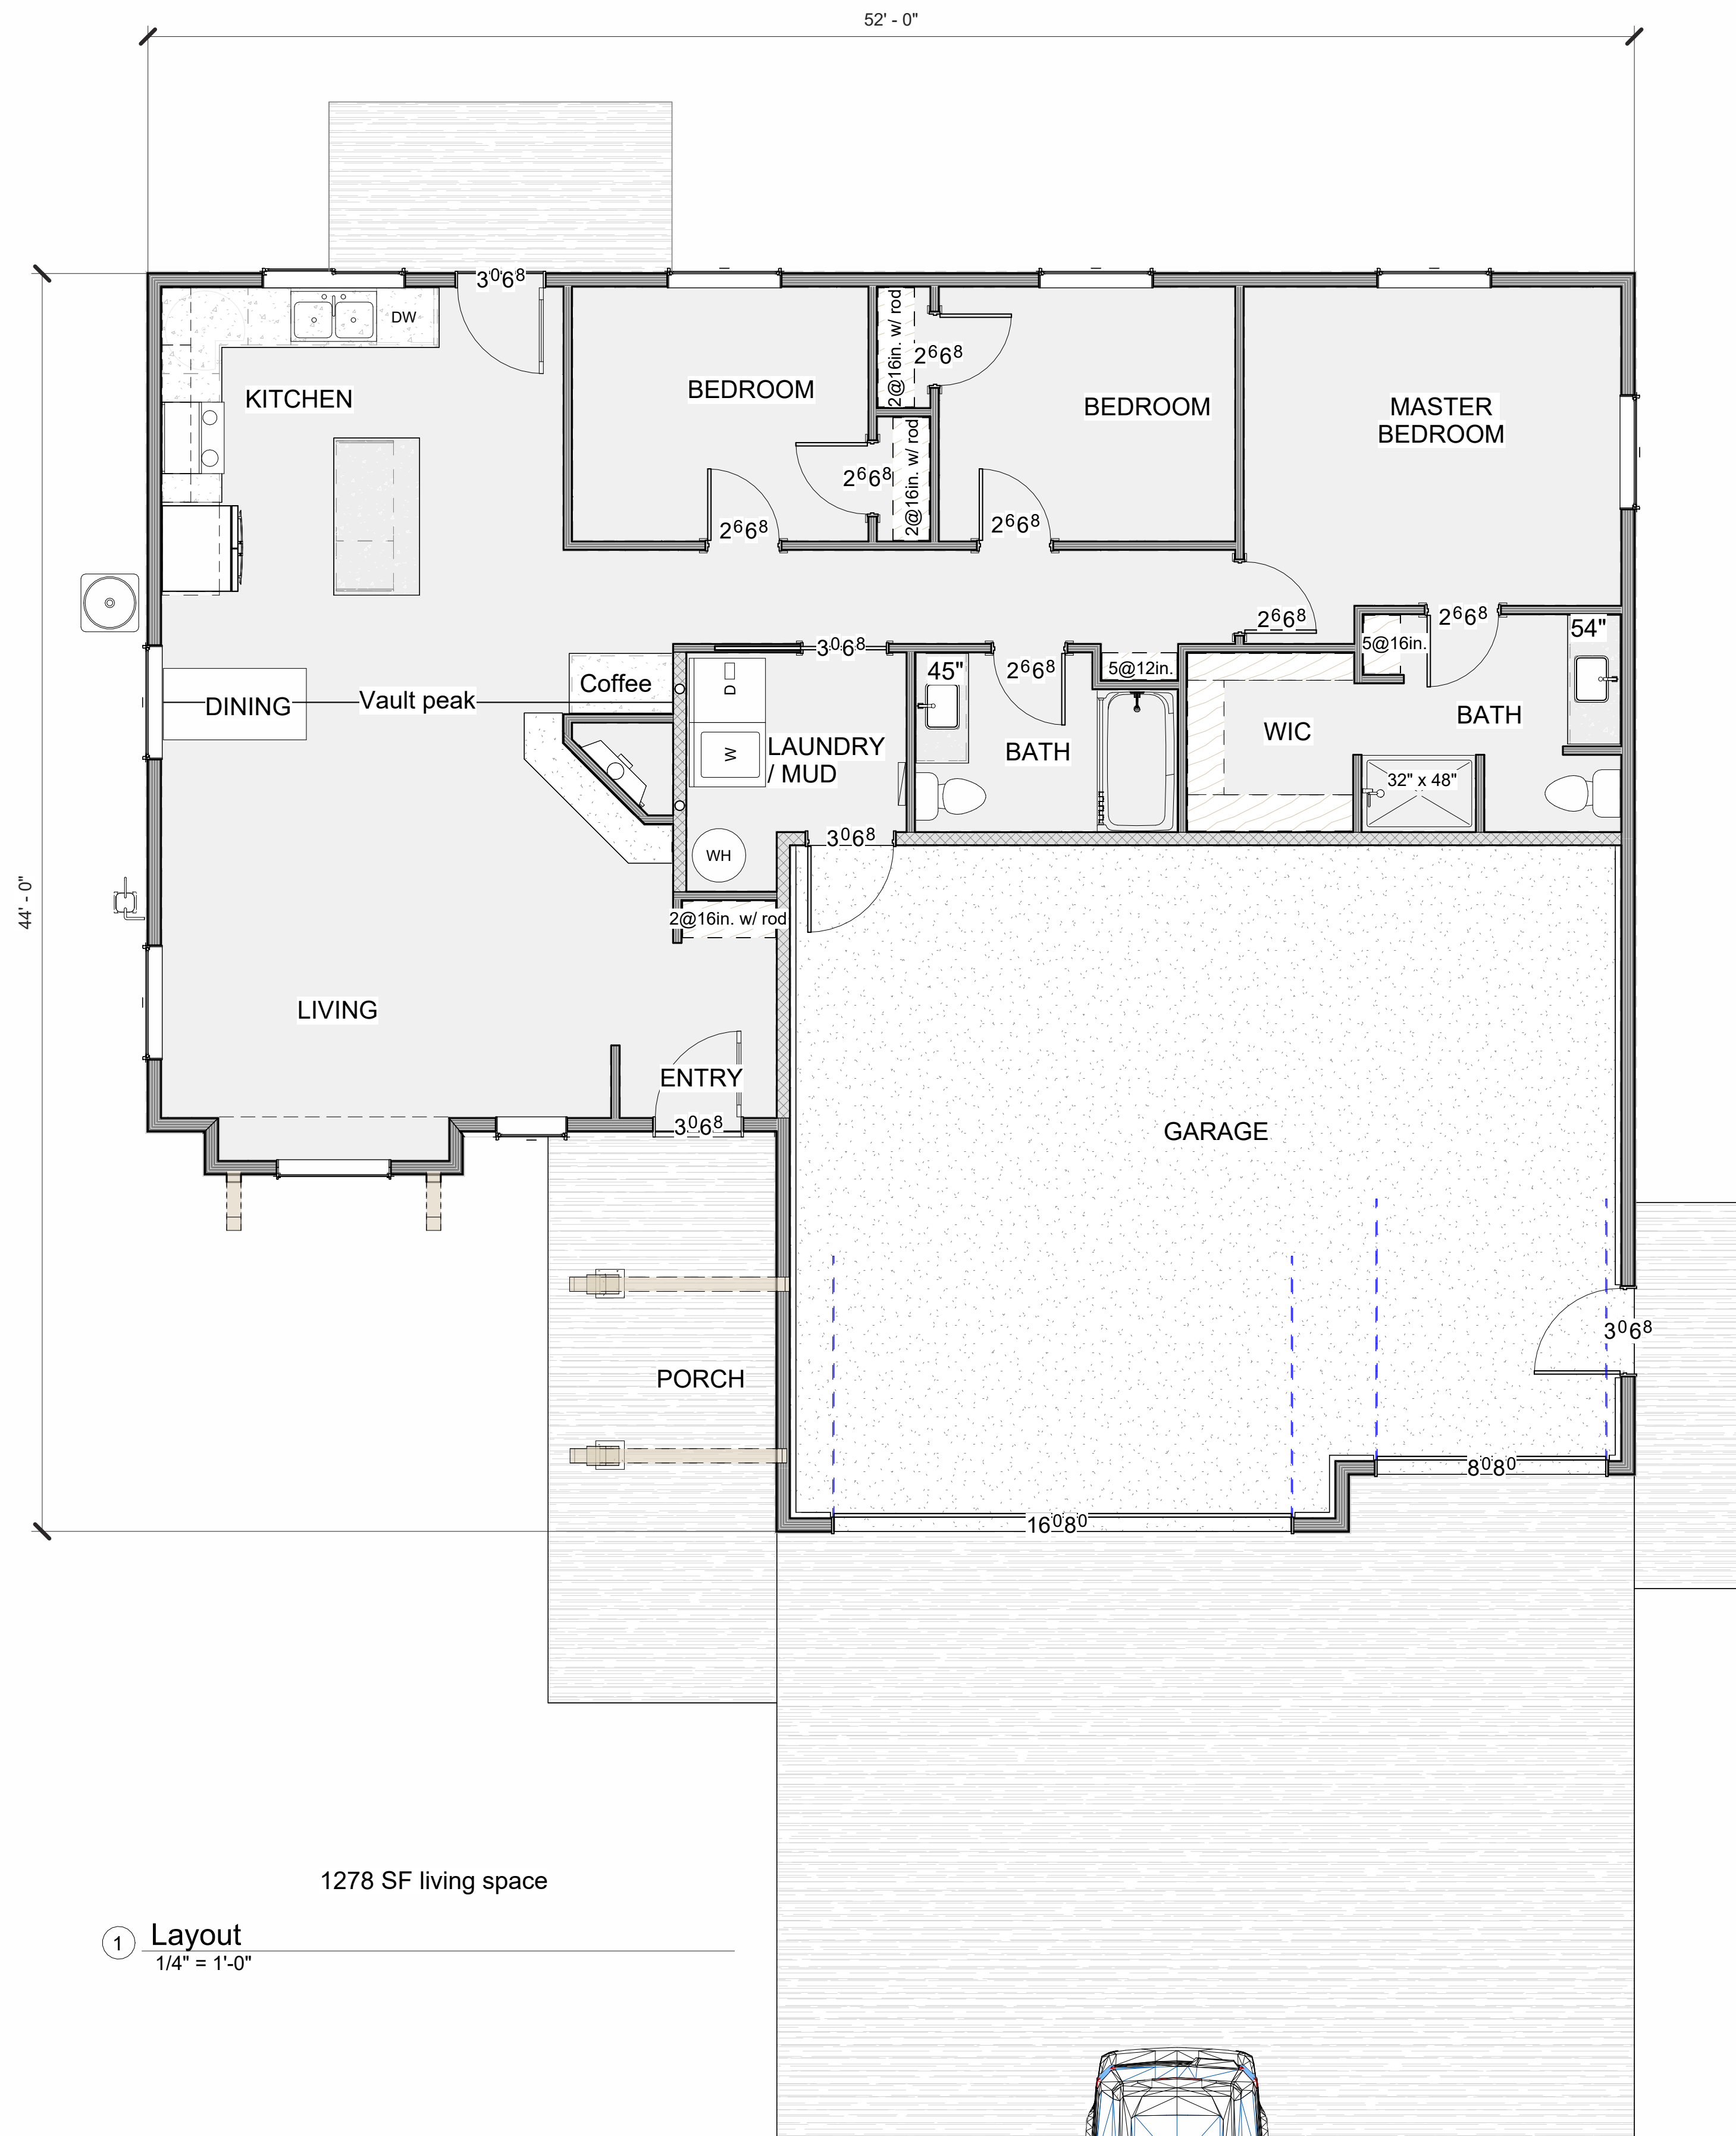

# Rocky

A home plan by StoneMill

1278 SF, 3 Bed, 2 Bath, 3 Car

Sheet

## Concept Plan

# A100

Scale

Issued 2/21/2024

3 Front

2 Rear