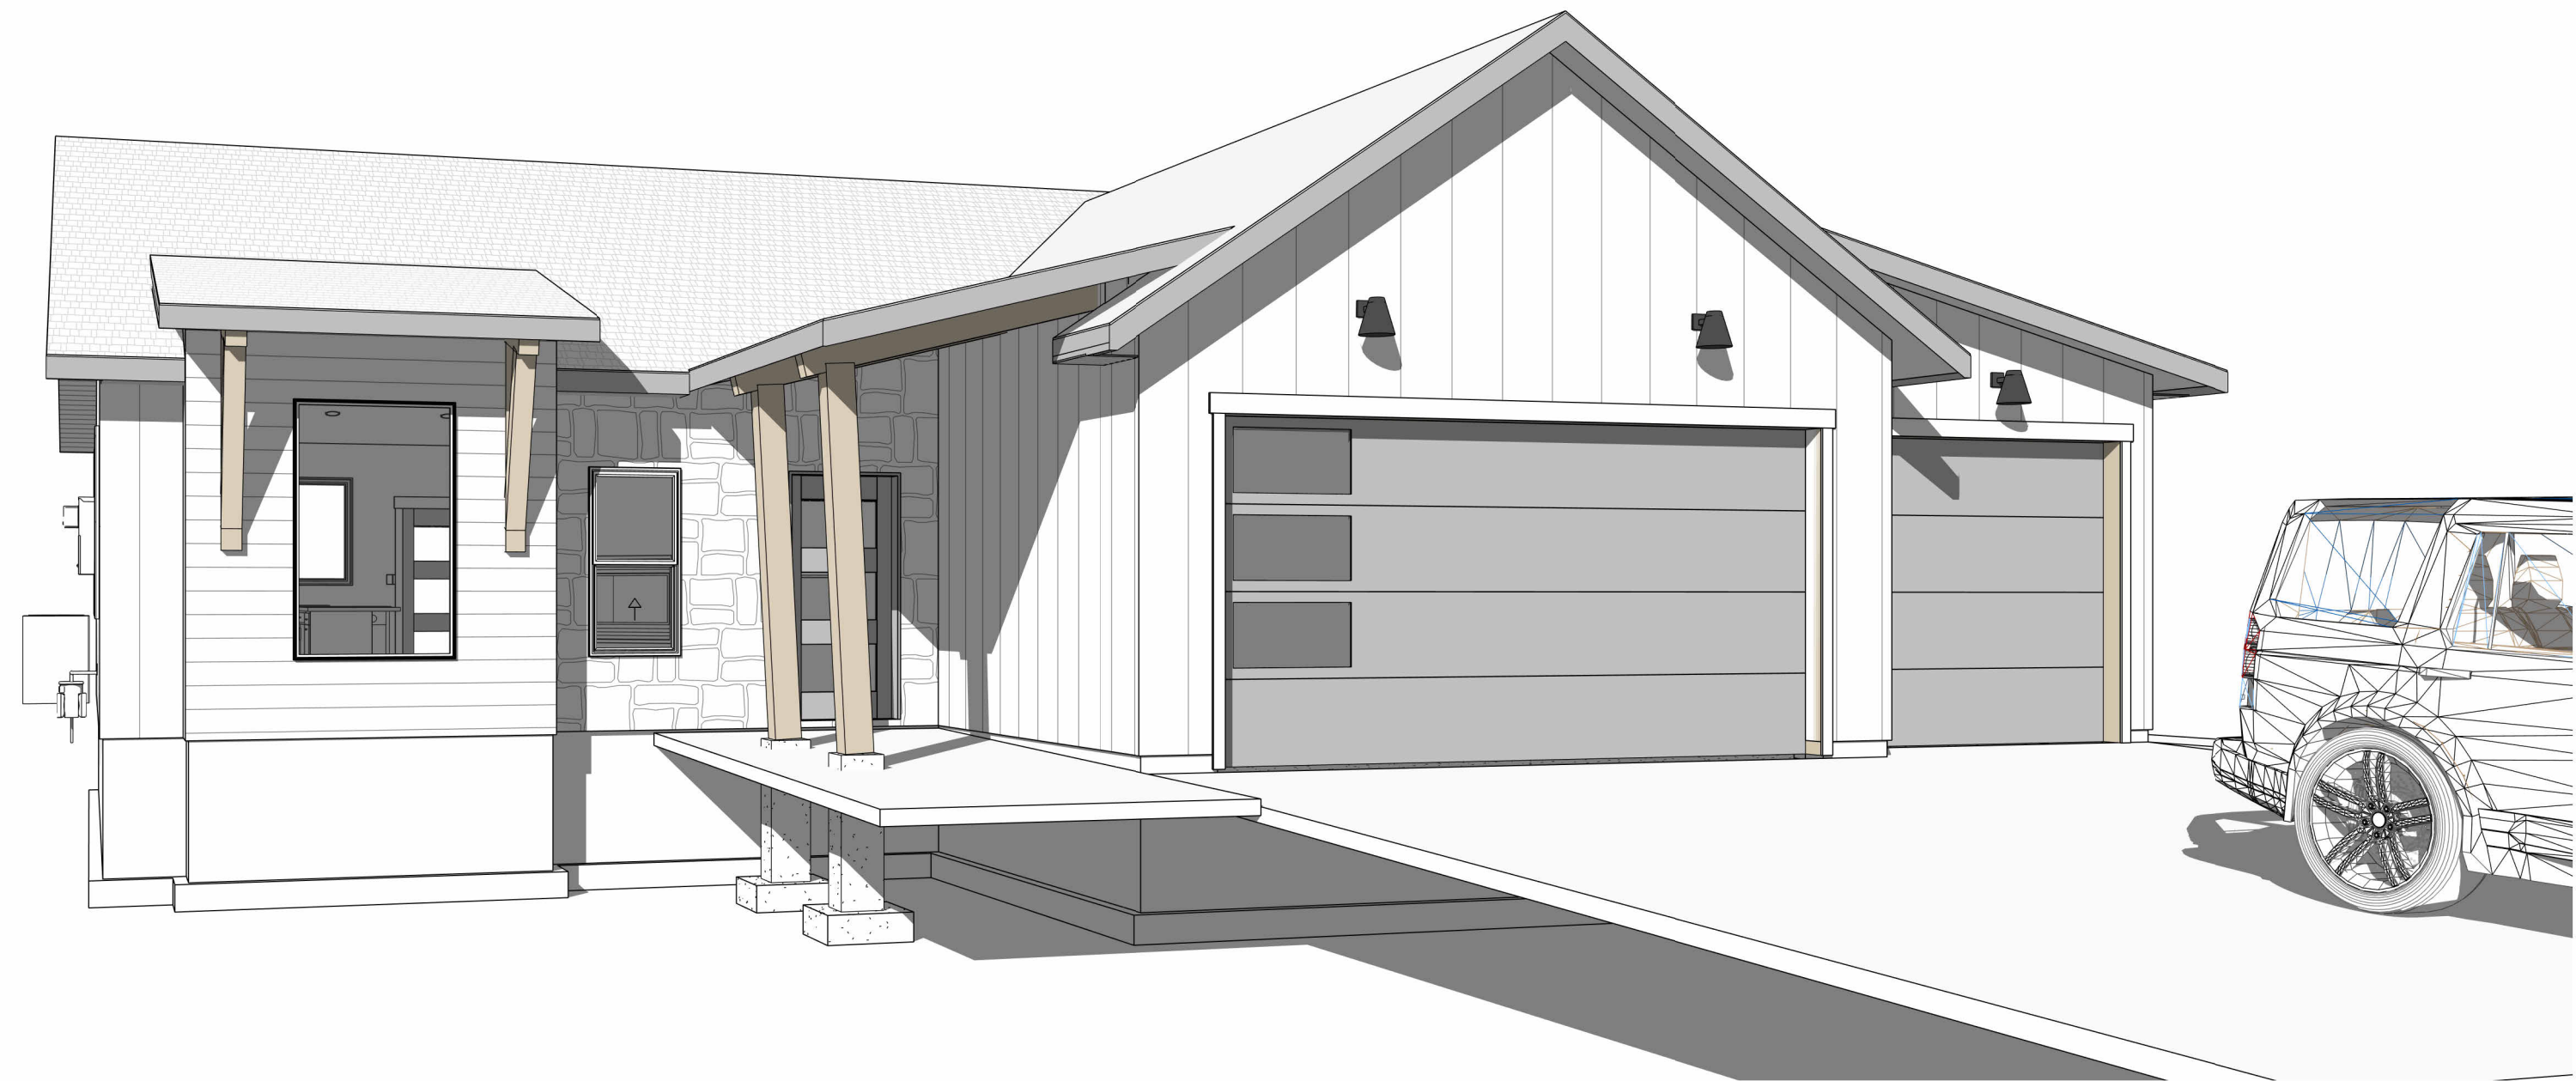

# Rocky

A home plan by StoneMill

1278 SF, 3 Bed, 2 Bath, 3 Car

Sheet

## Concept Plan

# A100

Scale

Issued 2/21/2024

3 Front

2 Rear